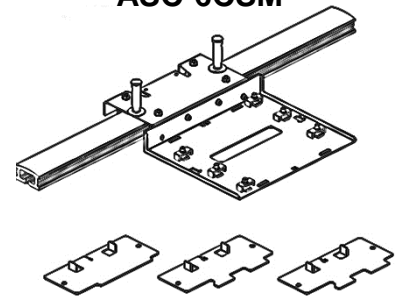

ASC-6CSM

Straight & Miter Cuts

PSC-150