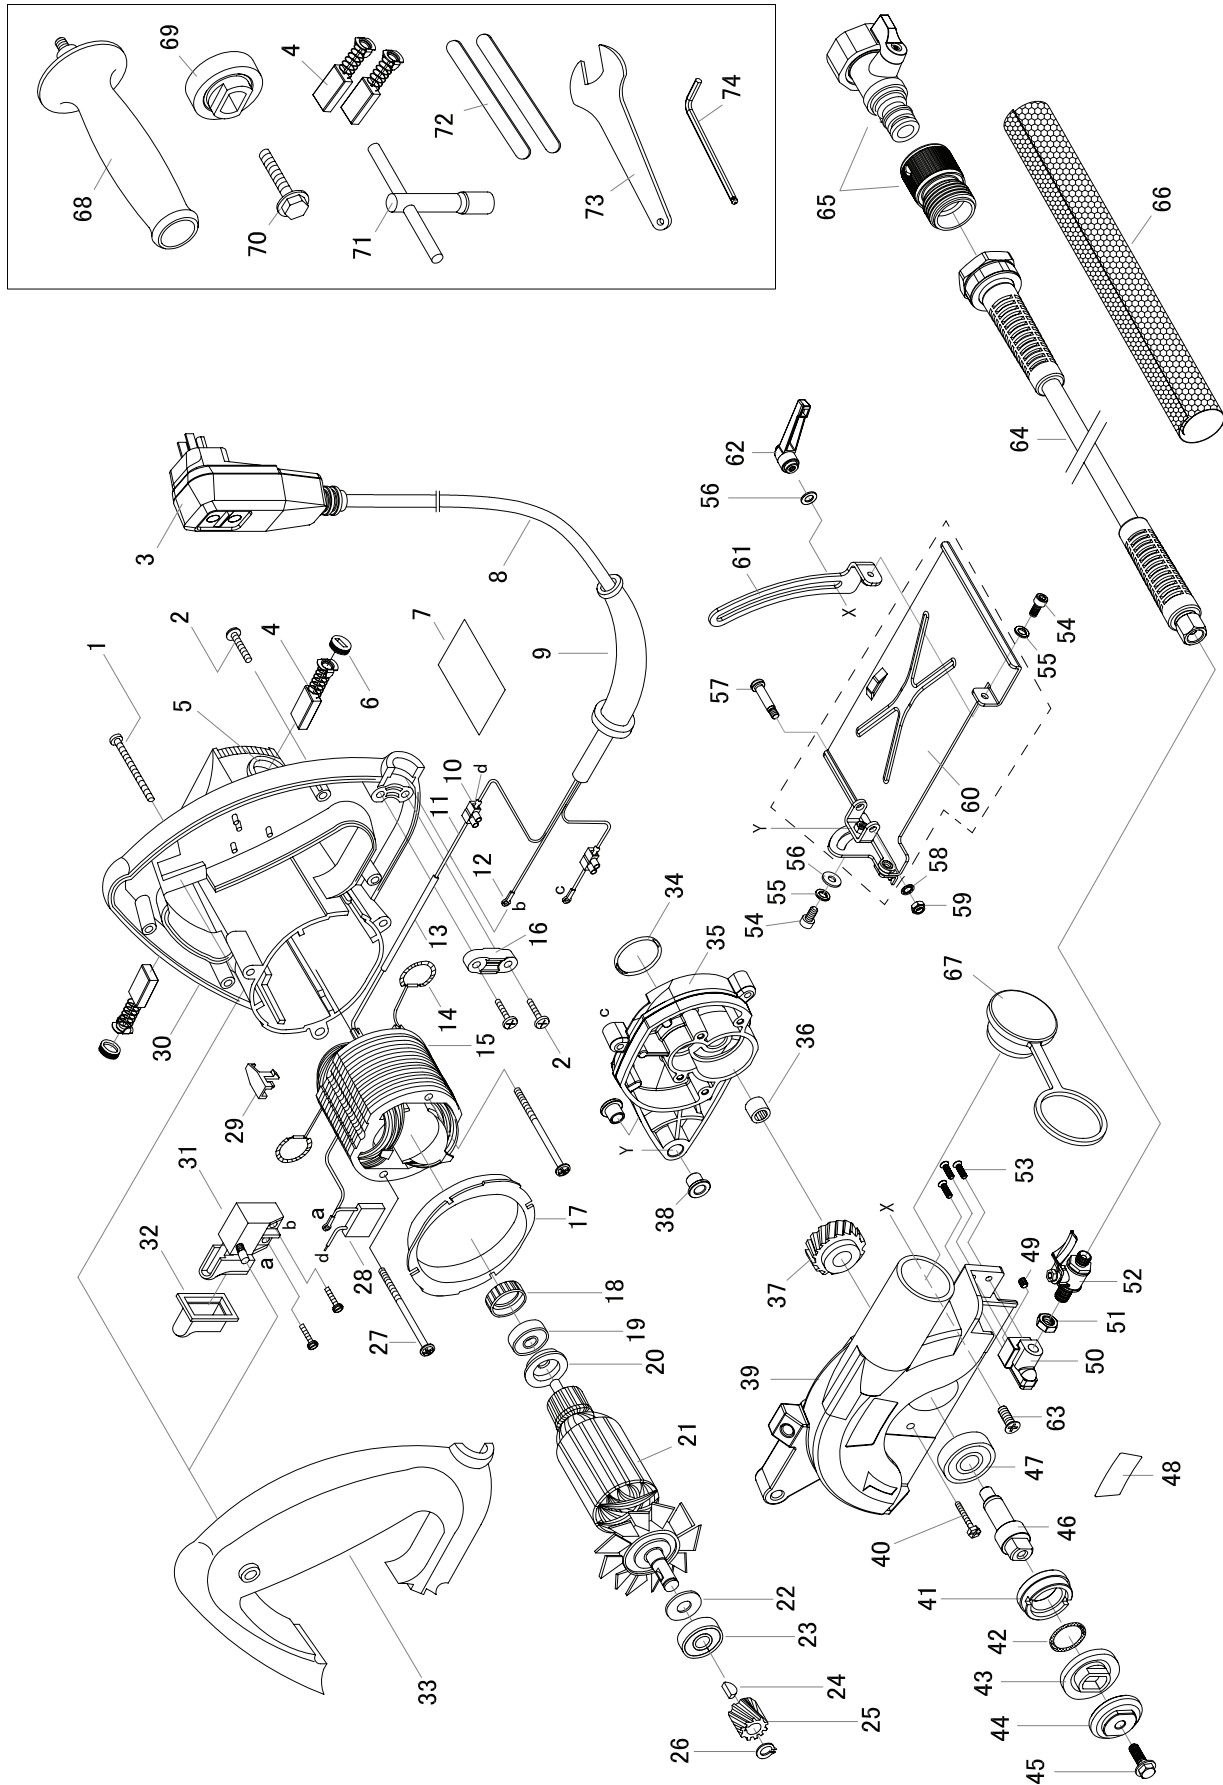

ALPHA® ESC-150 - 6" ELECTRIC WET/DRY STONE CUTTER SCHEMATIC

ALPHA® ESC-150 - 6" ELECTRIC WET/DRY STONE CUTTER PARTS LIST

DRAWING NO.	PART NO.	DESCRIPTION	QUANTITY
1	133080	Screw M5×40	3
2	130031	Self-tapping Screw St3.9×19	7
3	133289/133292	GFCI 110V/220V	1
4	133033	Carbon Brush (2 pc set)	2
5	133031	Brush Holder	2
6	133032	Brush Cap	2
7	133397/133398	Rated Plate 110V/220V	1
8	133396/133403	Cable 110V/220V (5M)	1
9	133047	Cable Sleeve	1
10	130618	Block Terminal	2
11	133039	Field Line	1
12	133282	Wire Terminal RV2-4	1
13	133042	Insulation Pipe	2
14	133034	Brush Terminal Assembly	2
15	133436/133004	Field Coil 110V/220V	1
16	133086	Cable Clamp	1
17	133030	Air Bridge	1
18	133028	Bearing Sleeve	1
19	133025	Bearing 608-2RZ	1
20	133024	Insulation Disc	1
21	133439/133012	Armature Assembly 110V/220V	1
22	133026	Bearing Cover	1
23	133027	Bearing 629-2RZ	1
24	133050	Woodruff Key	1
25	133048C	Gear (Small)	1
26	133051	Snap Ring M8	1
27	133029	Self-tapping Screw ST4.8×65	2
28	133392	Condenser Assembly	1
29	133041	Cable Clip	2
30	133628	Rear Motor Housing (Black)	1
31	133043	Switch (With Screw)	1
32	133044	Rubber Switch Cover	1
33	133635	Handle (Black)	1
34	133067	O Ring 25.5×2	1
35	190703	Gear Housing	1
36	133066	Needle Bearing BK0810	1
37	133058C	Gear (Big)	1
38	190704	Flange Sleeve Bushing	2
39	<u>190702</u>	Blade Guard (Silver)	1
40	133079	Screw M4×25	4