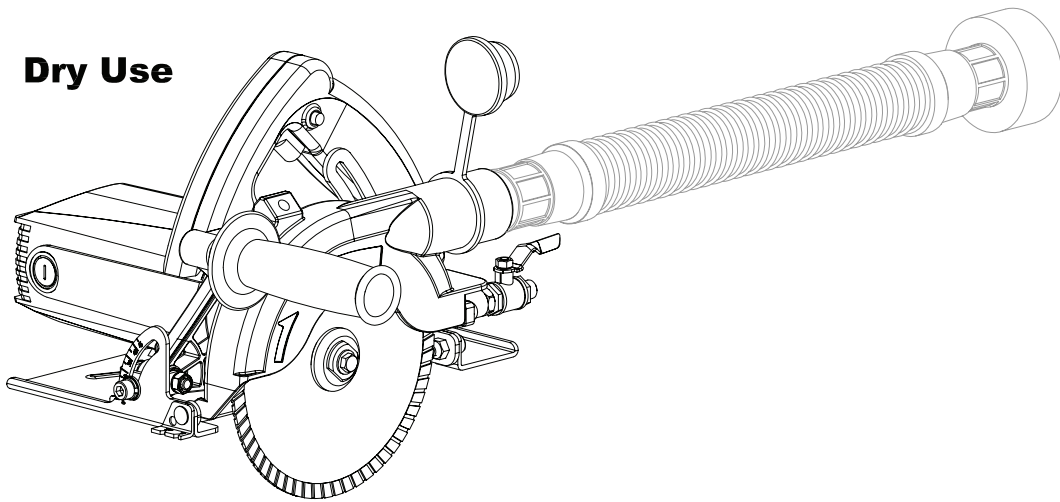

Alpha® 6" Electric Wet/Dry Stone Cutter Parts List

Wet Use

Dry Use

Part No: ESC-150/ESC-250

Printed Version: 01/2022

Alpha Professional Tools®

16 Park Dr Ste 9, Franklin, NJ 07416 • 800-648-7229 • Fax: 800-286-0114
www.alpha-tools.com