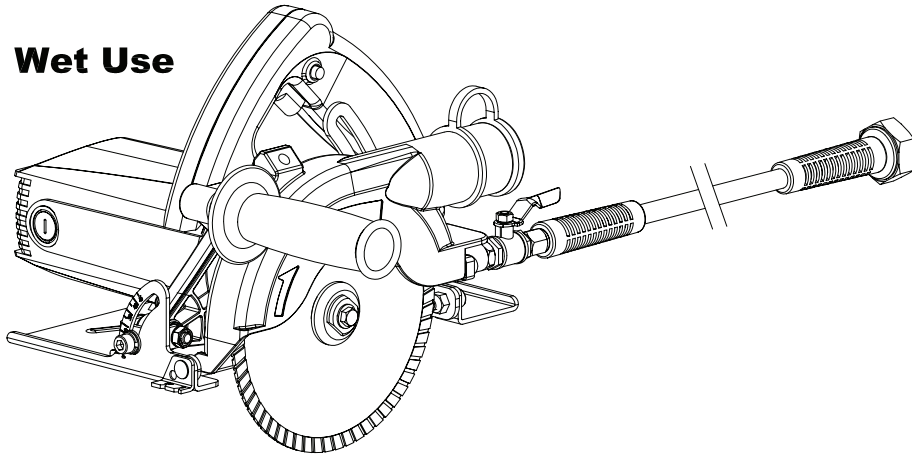

Alpha® 6" Electric Wet/Dry Stone Cutter Parts List

Wet Use