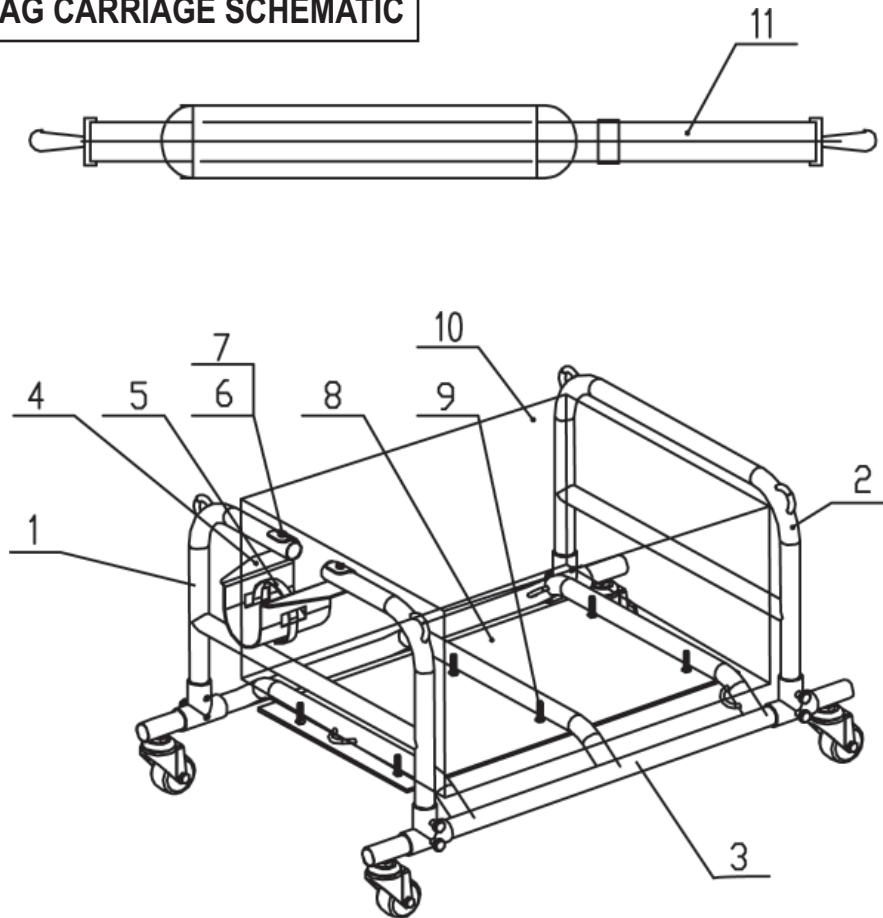

Alpha[®] Dust Bag Carriage Schematic & Parts List

ALPHA[®] DUST BAG CARRIAGE SCHEMATIC

ALPHA[®] DUST BAG CARRIAGE PARTS LIST

DRAWING NO.	PART NO.	DESCRIPTION	QUANTITY
1	801614	Front Rail	1
2	801615	Back Rail	1
3	801616	Carriage Base Assembly	1
4	801388	Hose Supporter	1
5	801393	Hose Band	1
6	801389	Screw M4x25	2
7	801390	Lock Nut M4	2
8	801391	Safe Board	1
9	130031	Self-Tapping Screw 3.9 X 19	6
10	801392	Dust Bag 16"x13-1/2"x8"	1
11	801394	Shoulder Straps	2