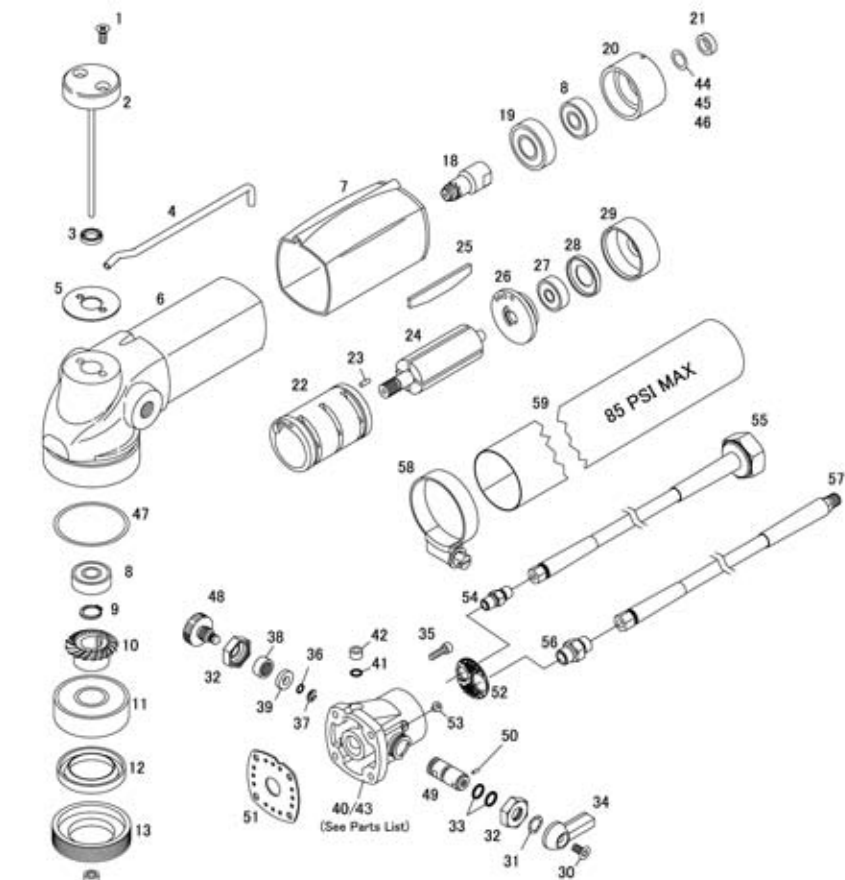

Alpha® AIR-680 Pneumatic Polisher - ver.3.1

ACCESSORIES

OPTIONAL PARTS