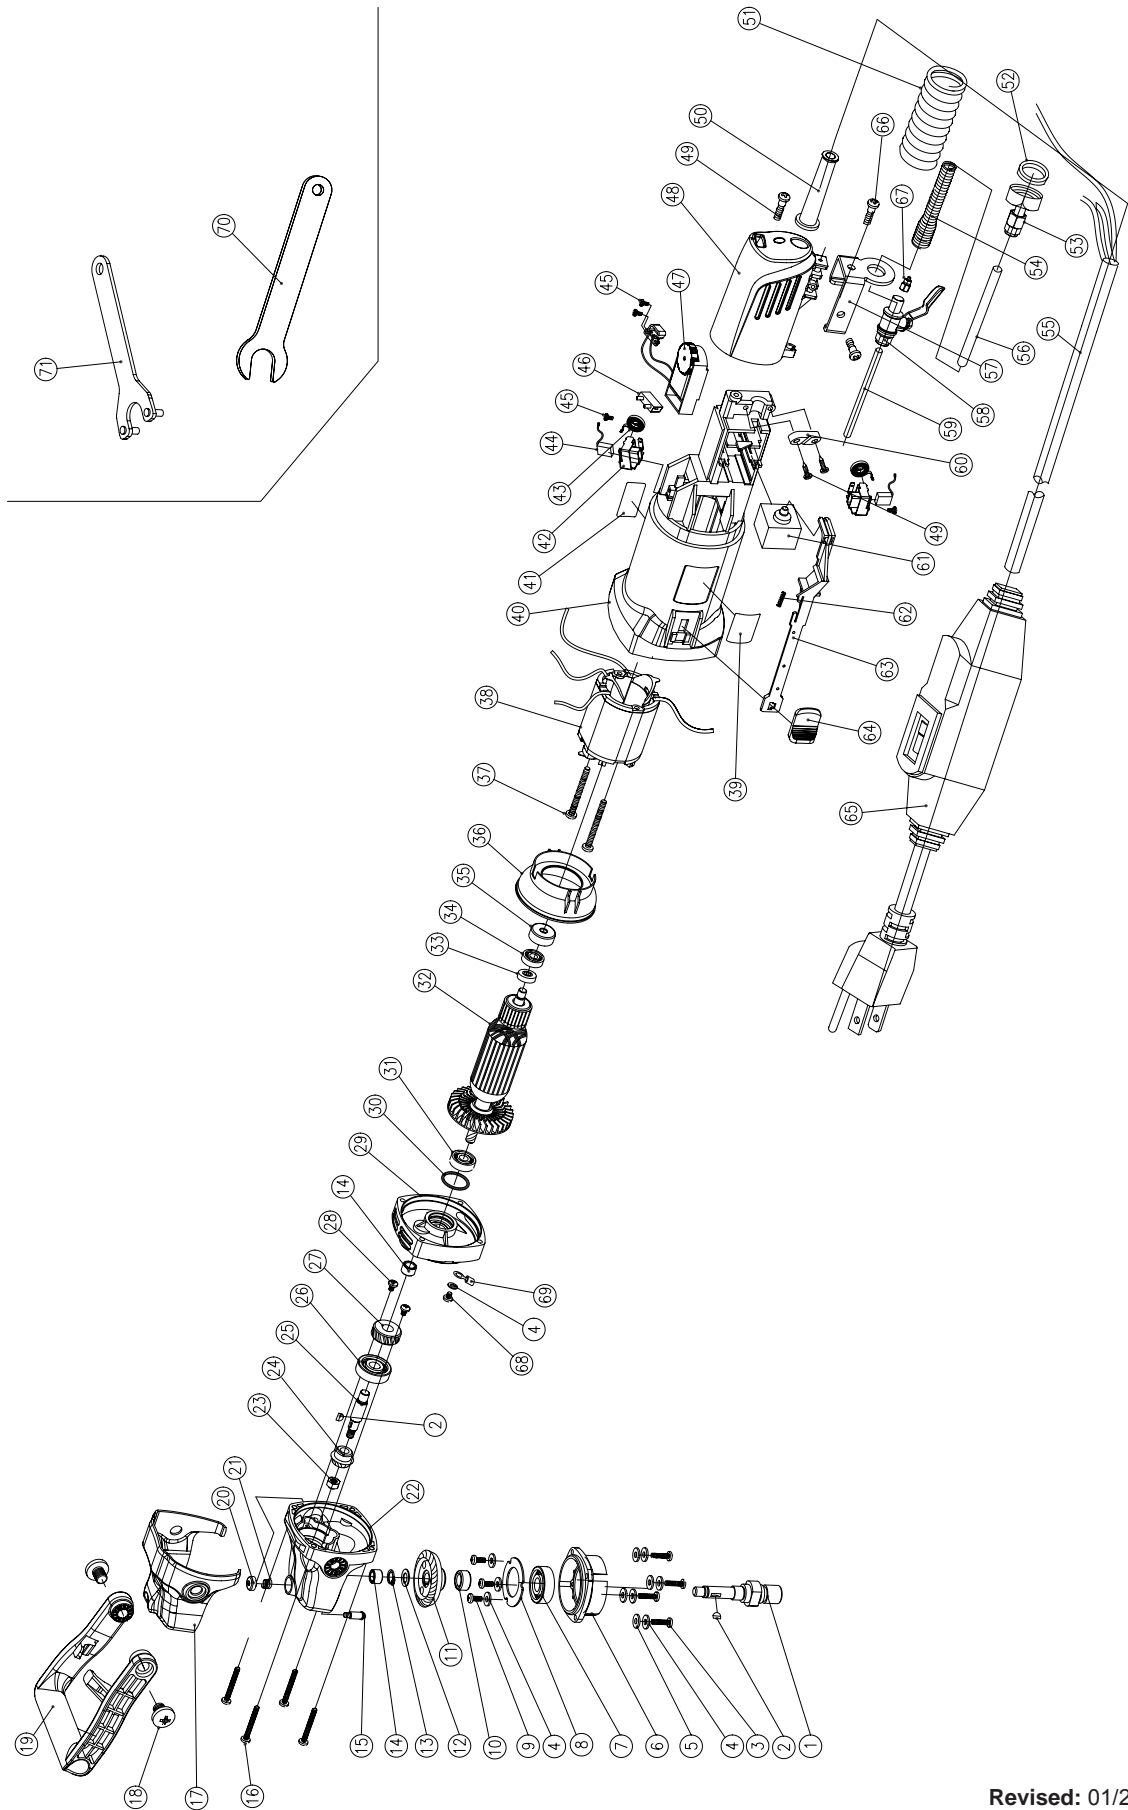

ALPHA® WDP-120 SCHEMATIC