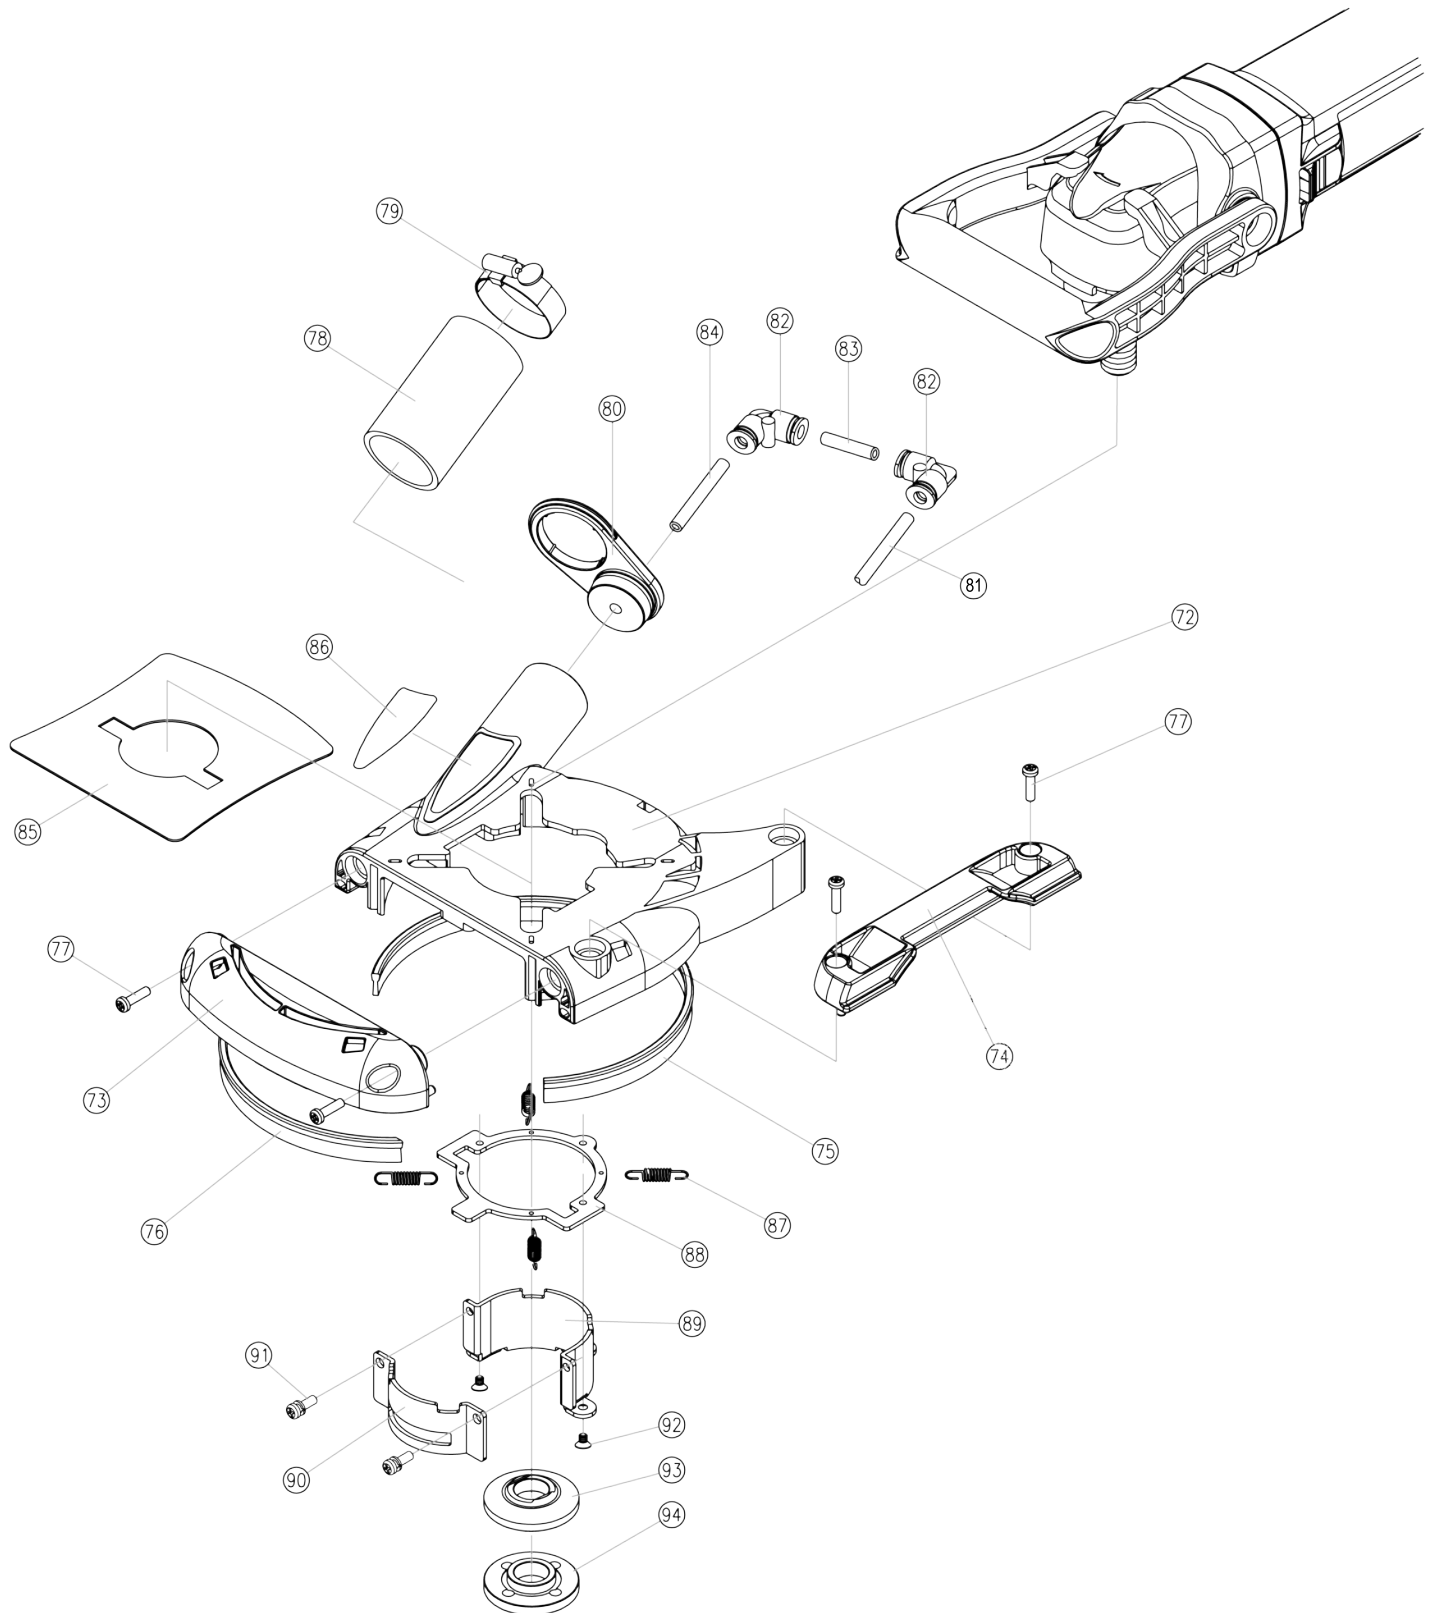

DRAWING NO.	PART NO.	DESCRIPTION	MSRP
1	310001	Output Shaft (5/8"-11)	\$5.42
2	210006	Key (3x10)	\$0.47
3	210001	Screw M4x14	\$0.12
4	210002	Spring Washer M4	\$0.12
5	210003	Plane Washer M4	\$0.06
6	310002	Aluminum Gear Case Cover	\$3.71
7	210010	Ball Bearing 6201	\$9.52
8	310003	Bearing Cover	\$0.43
9	310004	Screw M4x10	\$0.05
10	310005	Gear Washer	\$0.47
11	210016	Gear	\$10.31
12	210017	Wave Spring Lock Washer 10	\$0.06
13	210018	"C" Clip for Shaft 10	\$0.06
14	210019	Oil-impregnated Bearing 8x12x8	\$1.25
15	210020	Spindle Lock Pin	\$1.25
16	210021	Self-tapping Screw 4.2x40	\$0.29
17	210022	Case Plastic Cover	\$2.91
18	210023	Screw M10x20	\$0.35
19	210024	C-Handle	\$19.19
20	210025	Lock Pin Cap	\$0.24
21	210026	Pin Spring	\$0.06
22	210027	Gear Case	\$6.60
23	210028	Anti-loose Nut M6	\$0.12
24	210029	Pinion Gear Z3	\$9.91
25	210030	Transmitting Shaft	\$1.25
26	210031	Ball Bearing 6200	\$9.34
27	210032	Bebel Gear Z2	\$11.06
28	210033	Screw M4x8	\$0.06
29	210034	Bearing Retainer	\$4.04
30	210035	O-Ring 21.2x1.8	\$0.06
31	210036	Ball Bearing 608	\$7.03
32	210102	Armature 120V	\$50.16
33	210095	Magnetic Ring	\$4.94
34	210038	Ball Bearing 607	\$6.74
35	210039	Rubber Bearing Seat	\$0.06
36	210106	Windshield	\$1.54
37	210041	Self-tapping Screw 4.2x70	\$0.24
38	210042	Field Coil 120V	\$30.61
39	210099	Brand Label (WDP-120)	\$0.63
40	210091	Field Coil Case	\$9.93
41	310006	Data Label	\$0.15

DRAWING NO.	PART NO.	DESCRIPTION	MSRP
79	310008	Stainless Steel Hose Band	\$2.43
80	310009	Rubber Cap	\$0.95
81	310010	Water Hose-A 6x8x510(mm)	\$1.47
82	310011	Hose Connector	\$1.47
83	310012	Water Hose-B 6x8x35(mm)	\$1.00
84	310013	Water Hose-C 6x8x40(mm)	\$1.43
85	310014	Seal	\$14.82
86	310015	Brand Label (Guard)	\$1.19
87	310016	Holder Spring	\$2.47
88	310017	Set Plate	\$15.44
89	310018	Connector-A	\$1.90
90	310019	Connector-B	\$0.95
91	310020	Screw M4x16 w/Spring Washer	\$0.05
92	310021	Screw M4x10	\$6.79
93	110301	Inner Flange	\$2.21
94	210301	Lock Nut	\$2.57