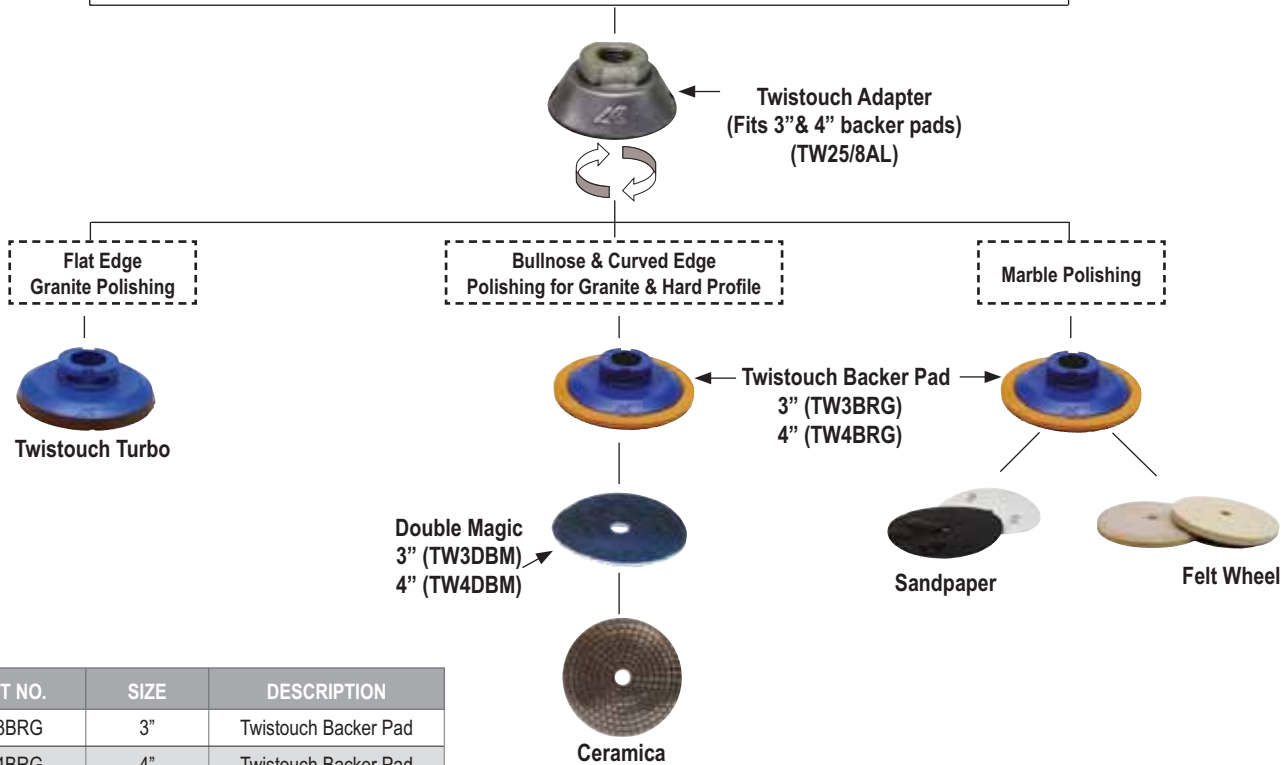

**Air Polisher (AIR-658)**

**Electric Wet Polisher (AWP-158)**

PART NO.	SIZE	DESCRIPTION
TW3BRG	3"	Twistouch Backer Pad
TW4BRG	4"	Twistouch Backer Pad
TW3DBM	3"	Twistouch Double Magic
TW4DBM	4"	Twistouch Double Magic
TW3BDK	3"	Backer/Magic Set
TW4BDK	4"	Backer/Magic Set

PART NO.	SIZE	THREAD
TW25/8AL	2"	5/8"-11