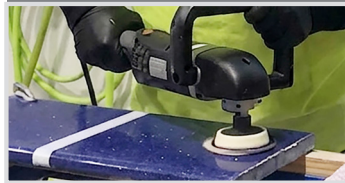

MEET OUR FACTORY REPRESENTATIVE
LEARN ABOUT OUR PRODUCTS AND FIND SOLUTIONS TO WORK EFFICIENTLY

BMP QUARTZ RESURFACING KIT

PROFESSIONAL REPAIR & POLISHING SYSTEM

KIT INCLUDES ▶

- **BMP-700**
7" Brushless Variable Speed Rotary Polisher
- **Wool Pad**
High-Nap Knitted Wool Pad
- **2 Diamond Face Foam Pads**
Red & Yellow Diamond Face Foam Pads
- **Quartz 3-Step System**
Color Coded Polishing Liquid
- **ROTARY BACKER PAD**
Rotary Backer Pad

1. SNAKE SKIN TEXTURE

2. POLISH

3. FINAL POLISH

VACUUM-BRAZED - CORE BIT

CORE BITS WITH SUPERIOR DIAMOND RETENTION AND UNMATCHED POWER

KIRARA - POLISHING PADS

RESTORE THE POLISH OF MARBLE, LIMESTONE & CONCRETE SURFACES