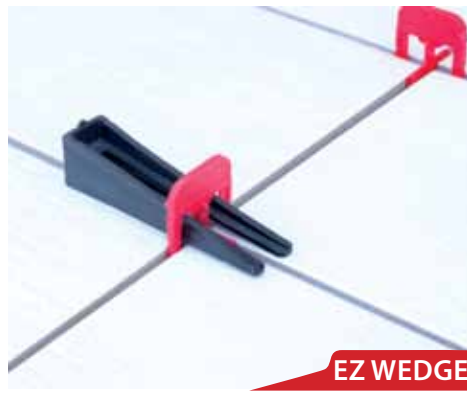

Create a Precise Edge: Mitered, Beveled or Straight

G-TAPE (NICHIGO G-TAPE™)

Multi-Purpose Surface Protection & Repair Tape

VSP-320

Variable Speed Wet Polisher

EZ WEDGE

EZ LEVELING SYSTEM

Designed for Edges and Corners