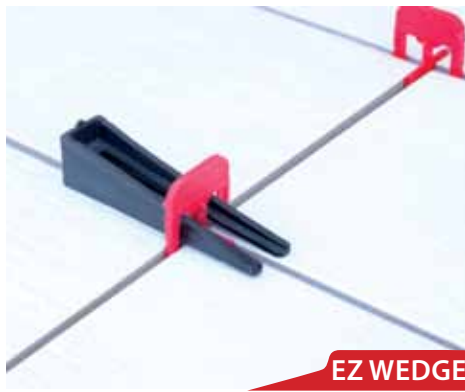

### MEET OUR FACTORY REPRESENTATIVE

LEARN ABOUT NEW PRODUCTS AND FIND SOLUTIONS TO WORK EFFICIENTLY

**BEVELING BASE STARTER KIT**

Create a Precise Edge: Mitered, Beveled or Straight

**CROSSVILLE LAMINAM BLADE**

Recommended Blade for Cutting Laminam

**ESC-125**

Powerful & Precise Wet/Dry Electric Stone Cutter

**EZ WEDGE**

**EZ LEVELING SYSTEM**

Designed for Edges and Corners

**EZ CLICK**