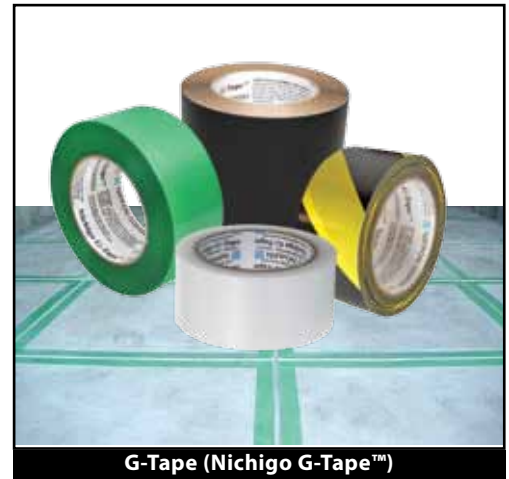

DEMO DAY

06.13.19

THURSDAY, JUNE 13, 2019
3:00 PM - 7:00 PM

**LOUISVILLE
TILE**

870 Boones Station Road
Gray, TN 37615
(423) 218-4590

MEET OUR FACTORY REPRESENTATIVE

LEARN ABOUT NEW PRODUCTS AND FIND SOLUTIONS TO WORK EFFICIENTLY

BEVELING BASE STARTER KIT

Create A Precise Edge Whether
Mitered, Beveled or Straight

ESC-125

Powerful & Precise Wet/Dry
Electric Stone Cutter

G-Tape (Nichigo G-Tape™)

Multi-Purpose Surface Protection
and Repair Tape