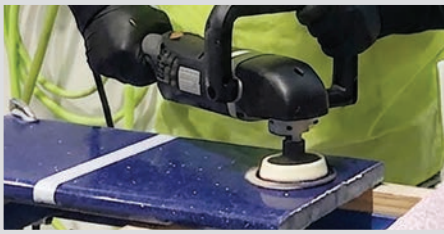

QUARTZ RESURFACING KIT

PROFESSIONAL
REPAIR &
POLISHING SYSTEM

1. SNAKE SKIN TEXTURE

2. POLISH

3. FINAL POLISH

Kit includes:

- **BMP-700**
7" Brushless Variable Speed Rotary Polisher
- **Quartz 3-Step System**
Color Coded Polishing Liquid
- **Wool Pad**
High-Nap Knitted Wool Pad
- **2 Diamond Face Foam Pads**
Diamond Face Foam Pads
- **ROTARY BACKER PAD**
Rotary Backer Pad

- **ACHIEVES THE BEST RESULTS**
Using a Low RPM on the BMP-700 Variable Speed Polisher
- **COLOR CODED COMBINATION SYSTEM**
Between Polishing Liquid and Pads
- **A SIMPLE PROVEN FORMULA**
For Engineered Stone/Quartz Surfaces