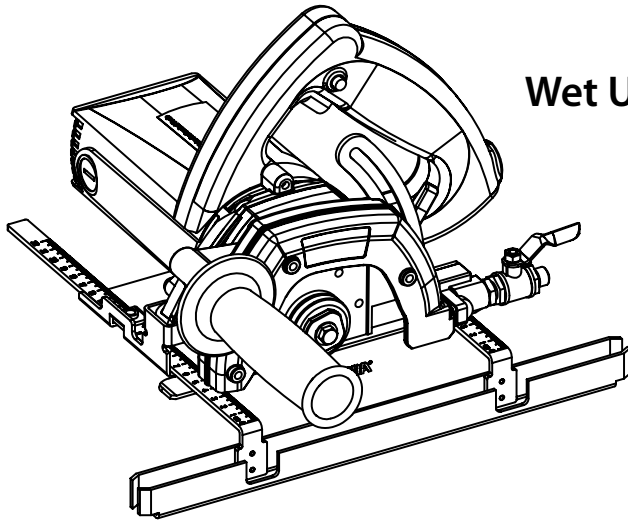

Alpha® 5" Electric Wet/Dry Stone Cutter Instruction Manual

Wet Use