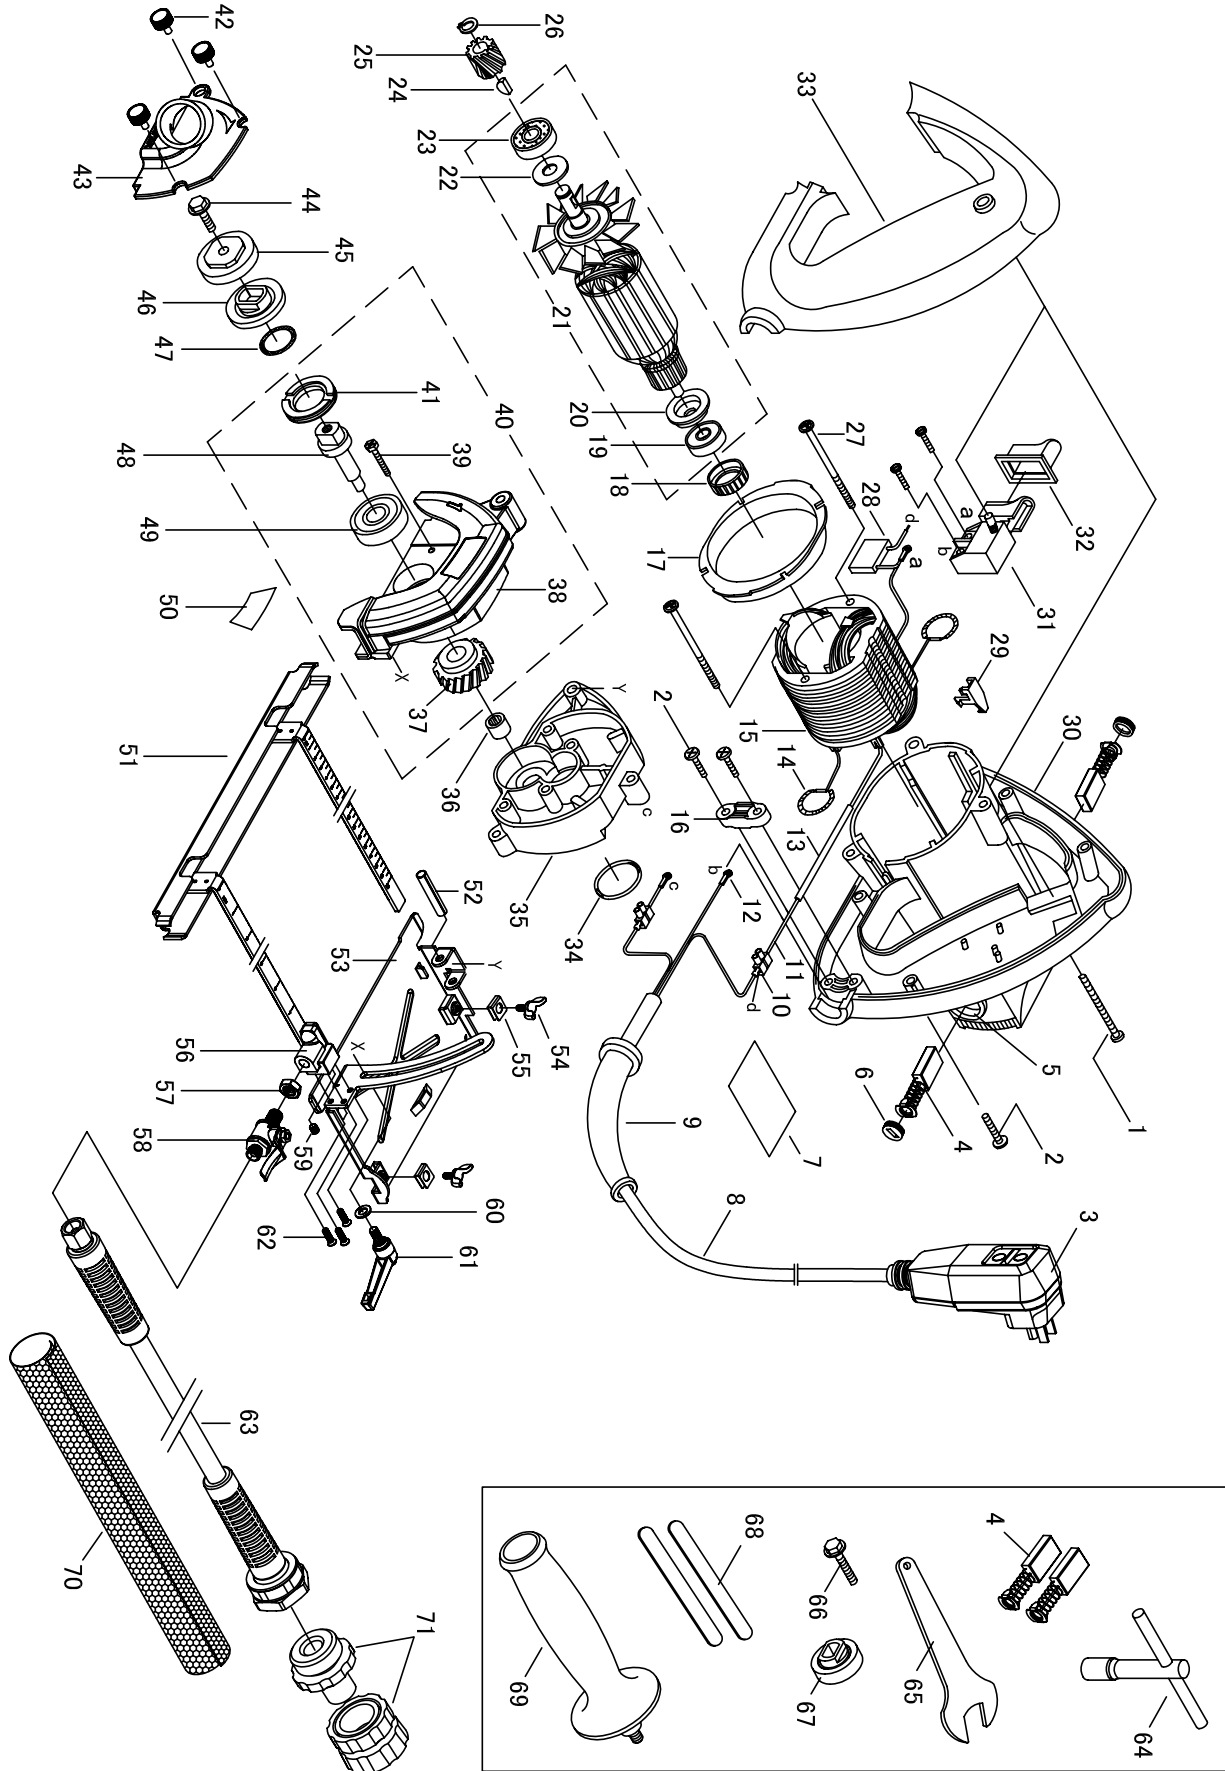

ALPHA® ESC-125 - 5" ELECTRIC WET/DRY STONE CUTTER SCHEMATIC

ALPHA® ESC-125 - 5" ELECTRIC WET/DRY STONE CUTTER PARTS LIST

DRAWING NO.	PART NO.	DESCRIPTION	QUANTITY
1	133080	Screw (M5x40)	3
2	130031	Self-tapping Screw 3.9x19	9
3	133289	GFCI 110V	1
4	133033	Carbon Brush (2 pc set)	2
5	133031	Brush Holder	2
6	133032	Brush Cap	2
7	133397	Rated Plate 110V	1
8	133396	Cable 110V (15ft./5m)	1
9	133047	Cable Sleeve	1
10	130618	Block Terminal	2
11	133039	Field Line	1
12	133282	Wire Terminal RV2-4	1
13	133042	Insulation Pipe	2
14	133034	Brush Terminal Assembly	2
15	133436	Field Coil 110V	1
16	133086	Cable Clamp	1
17	133030	Air Bridge	1
18	133028	Bearing Sleeve	1
19	133025	Bearing 608-2RZ	1
20	133024	Insulation Disc	1
21	133439	Armature 110V	1
22	133026	Bearing Cover	1
23	133027	Bearing 629-2RZ	1
24	133050	Woodruff Key	1
25	133048	Gear (Small)	1
26	133051	Snap Ring M8	1
27	133029	Self-tapping Screw 4.8x65	2
28	133392	Condenser Assembly	1
29	133041	Cable Clip	2
30	133628	Rear Motor Housing	1
31	133043	Switch (With Screw)	1
32	133044	Rubber Switch Cover	1
33	133635	Handle	1
34	133067	O-Ring (25.5x2)	1
35	133255	Gear Box (Silver)	1
36	133066	Needle Bearing BK 0810	1
37	133058	Gear (Big)	1
38	133371	Blade Guard	1
39	133079	Screw (M4x25)	4