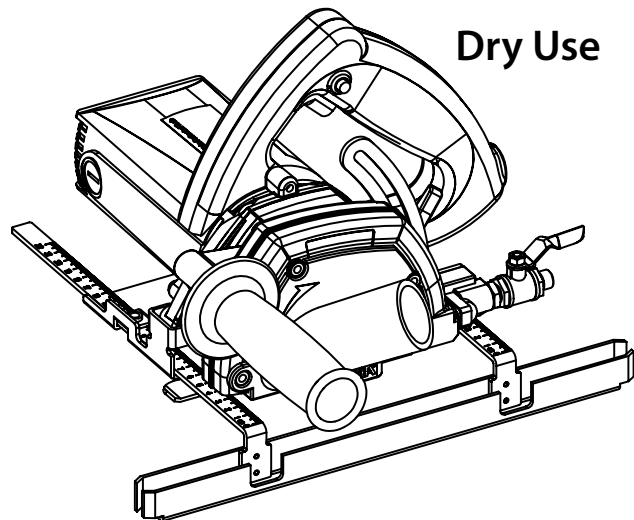

Dry Use

Part No: ESC-125

Alpha Professional Tools®

103 Bauer Drive, Oakland, NJ 07436 • 800-648-7229 • Fax: 800-286-0114
www.alpha-tools.com