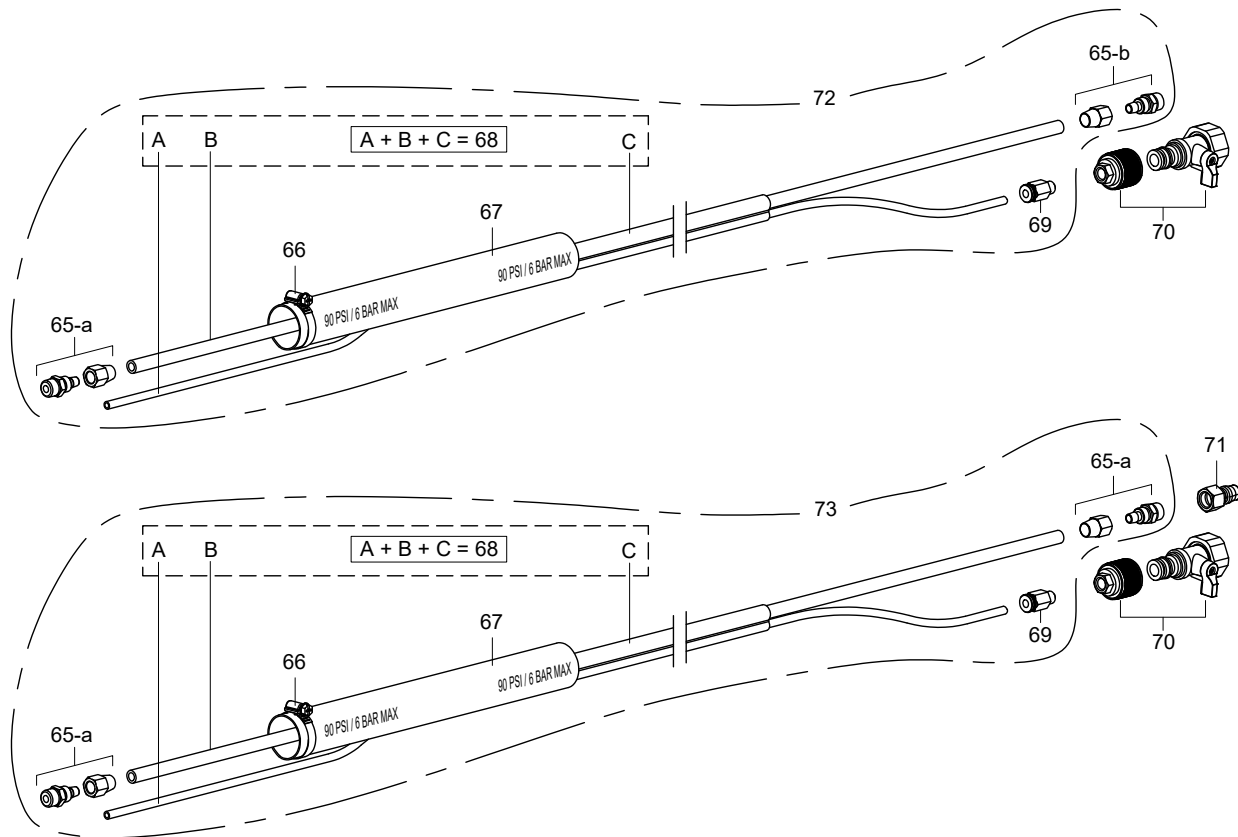

ALPHA® PSP-158/PSP-114/PSP-114N PNEUMATIC POLISHER

ALPHA® PSP-158/PSP-114/PSP-114N PNEUMATIC POLISHER

DRAWING NO.	PART NO.	DESCRIPTION	QTY
1	3003-0001	Body	1
2	3003-0002	O-Ring (25x1)	1
3	3003-0003	Air Inlet (G1/4" - 19)	1
4	3003-0004	Snap Ring (ISTW-12)	1
5	3003-0005	Spring Washer (M4)	4
6	3003-0006	Socket Head Screw (M4x25L)	2
7	3003-0007	Air Valve Lever (Inc. Part No. 3003-0008)	1
8	3003-0008	O-Ring (6.5x1.5)	1
9	3003-0009	End Case	1
10	3003-0010	Body Gasket	1
11	3003-0011	Spacer	1
12	3003-0012	Exhaust Cover	1
13	3003-0013	Muffler (14.2 X 24.8 X 3t)	1
13	3003-0070	Muffler (15 X 23 X 9T)	1
14	3003-0014	Rear Bearing Case	1
15	3003-0015	Rotor	1
16	3003-0016	Vanes (4pc Set)	1
17	3003-0017	Water Valve (Inc Part No. 3003-0039)	1
18	3003-0018	Cylinder	1
19	3003-0019	Front Bearing Case	1
20	3003-0020	Body Gasket	1
21	3003-0021	Air Ball Seat	2
22	3003-0022	Spiral Bevel Pinion Gear	1
23	3003-0023	Spiral Bevel Gear	1
24	3003-0024	Air Ball	1
25	3003-0025	Spindle (5/8-11 Unc)	1
25	3003-0026	Spindle (M14 X 2.0p)	2
26	3002-0025	Spring Pin (2.5x5)	2
27	3003-0027	Spring Pin (2.5 X 20l)	1
28	3003-0028	Water Ball Seat	2
29	3003-0029	Water Ball	1
30	3003-0030	Air Spacer	1
31	3003-0031	Water Spacer	1
32	3003-0032	Oil Felt	1