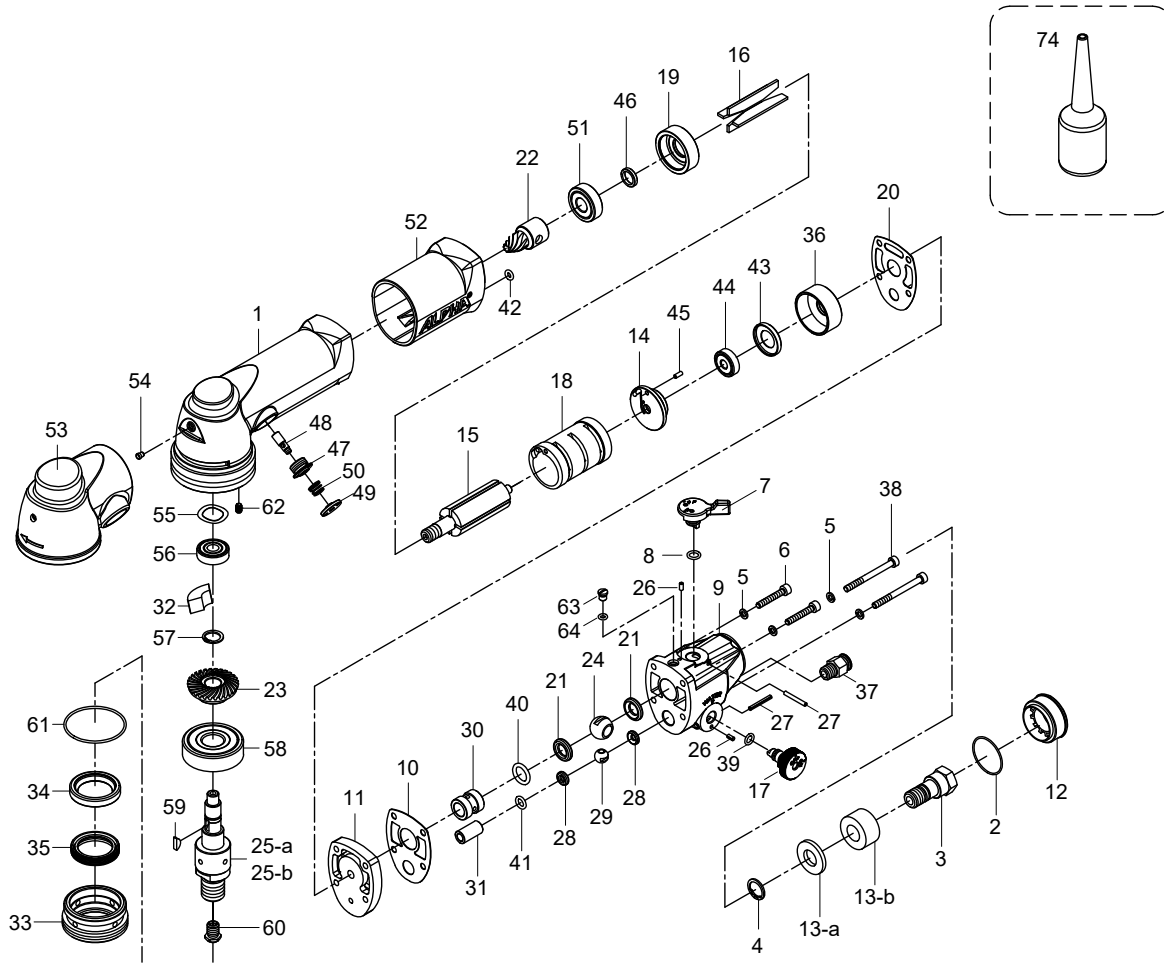

ALPHA® PSP-158/PSP-114/PSP-114N PNEUMATIC POLISHER

ALPHA® PSP-158/PSP-114/PSP-114N PNEUMATIC POLISHER

DRAWING NO.	PART NO.	DESCRIPTION	QTY
1	3003-0001	Body	1
2	3003-0002	O-Ring (25x1)	1
3	3003-0003	Air Inlet (G1/4" - 19)	1
4	3003-0004	Snap Ring (ISTW-12)	1
5	3003-0005	Spring Washer (M4)	4
6	3003-0006	Socket Head Screw (M4x25L)	2
7	3003-0007	Air Valve Lever (Inc. Part No. 3003-0008)	1
8	3003-0008	O-Ring (6.5x1.5)	1
9	3003-0009	End Case	1
10	3003-0010	Body Gasket	1
11	3003-0011	Spacer	1
12	3003-0012	Exhaust Cover	1
13	3003-0013	Muffler (14.2 X 24.8 X 3t)	1
13	3003-0070	Muffler (15 X 23 X 9T)	1
14	3003-0014	Rear Bearing Case	1
15	3003-0015	Rotor	1
16	3003-0016	Vanes (4pc Set)	1
17	3003-0017	Water Valve (Inc Part No. 3003-0039)	1
18	3003-0018	Cylinder	1
19	3003-0019	Front Bearing Case	1
20	3003-0020	Body Gasket	1
21	3003-0021	Air Ball Seat	2
22	3003-0022	Spiral Bevel Pinion Gear	1
23	3003-0023	Spiral Bevel Gear	1
24	3003-0024	Air Ball	1
25	3003-0025	Spindle (5/8-11 Unc)	1
25	3003-0026	Spindle (M14 X 2.0p)	2
26	3002-0025	Spring Pin (2.5x5)	2
27	3003-0027	Spring Pin (2.5 X 20l)	1
28	3003-0028	Water Ball Seat	2
29	3003-0029	Water Ball	1
30	3003-0030	Air Spacer	1
31	3003-0031	Water Spacer	1
32	3003-0032	Oil Felt	1