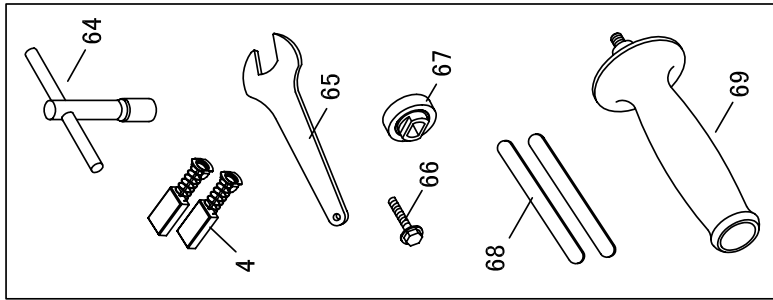

# ALPHA® ESC-125/ESC-225 - 5" ELECTRIC WET/DRY STONE CUTTER SCHEMATIC

**ALPHA® ESC-125/ESC-225 - 5" ELECTRIC WET/DRY STONE CUTTER PARTS LIST**

DRAWING NO.	PART NO.	DESCRIPTION	QUANTITY
1	133080	Screw M5x40	3
2	130031	Self-tapping Screw St3.9x19	9
3	133289 /133292	GFCI 110V/220V	1
4	133033	Carbon Brush (2 pc set)	2
5	130031	Brush Holder	2
6	133032	Brush Cap	2
7	133397 /133398	Rated Plate 110V/220V	1
8	133396 /133403	Cable 110V/220V (15ft./5m)	1
9	133047	Cable Sleeve	1
10	130618	Block Terminal	2
11	133039	Field Line	1
12	133282	Wire Terminal RV2-4	1
13	133042	Insulation Pipe	2
14	133034	Brush Terminal Assembly	2
15	133436 /133004	Field Coil 110V/220V	1
16	133086	Cable Clamp	1
17	133030	Air Bridge	1
18	133028	Bearing Sleeve	1
19	133025	Bearing 608-2RZ	1
20	133024	Insulation Disc	1
21	133439 /133012	Armature 110V/220V	1
22	133026	Bearing Cover	1
23	133027	Bearing 629-2RZ	1
24	133050	Woodruff Key	1
25	133048	Gear (Small)	1
26	133051	Snap Ring M8	1
27	133029	Self-tapping Screw ST4.8x65	2
28	133392	Condensor Assembly	1
29	133041	Cable Clip	2
30	133628	Rear Motor Housing	1
31	133043	Switch (With Screw)	1
32	133044	Rubber Swith Cover	1
33	133635	Handle	1
34	133067	O Ring (25.5x2)	1
35	133255	Gear Box (Silver)	1
36	133066	Needle Bearing BK 0810	1
37	133058	Gear (Big)	1
38	133371	Blade Guard	1
39	133079	Screw (M4x25)	4