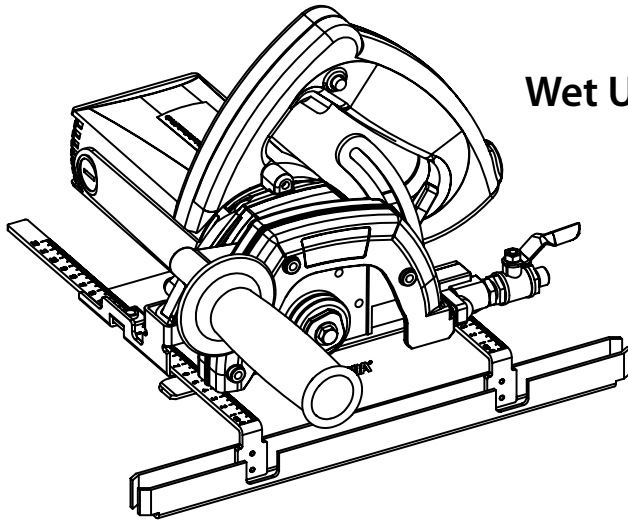

Alpha® 5" Electric Wet/Dry Stone Cutter Instruction Manual

Wet Use