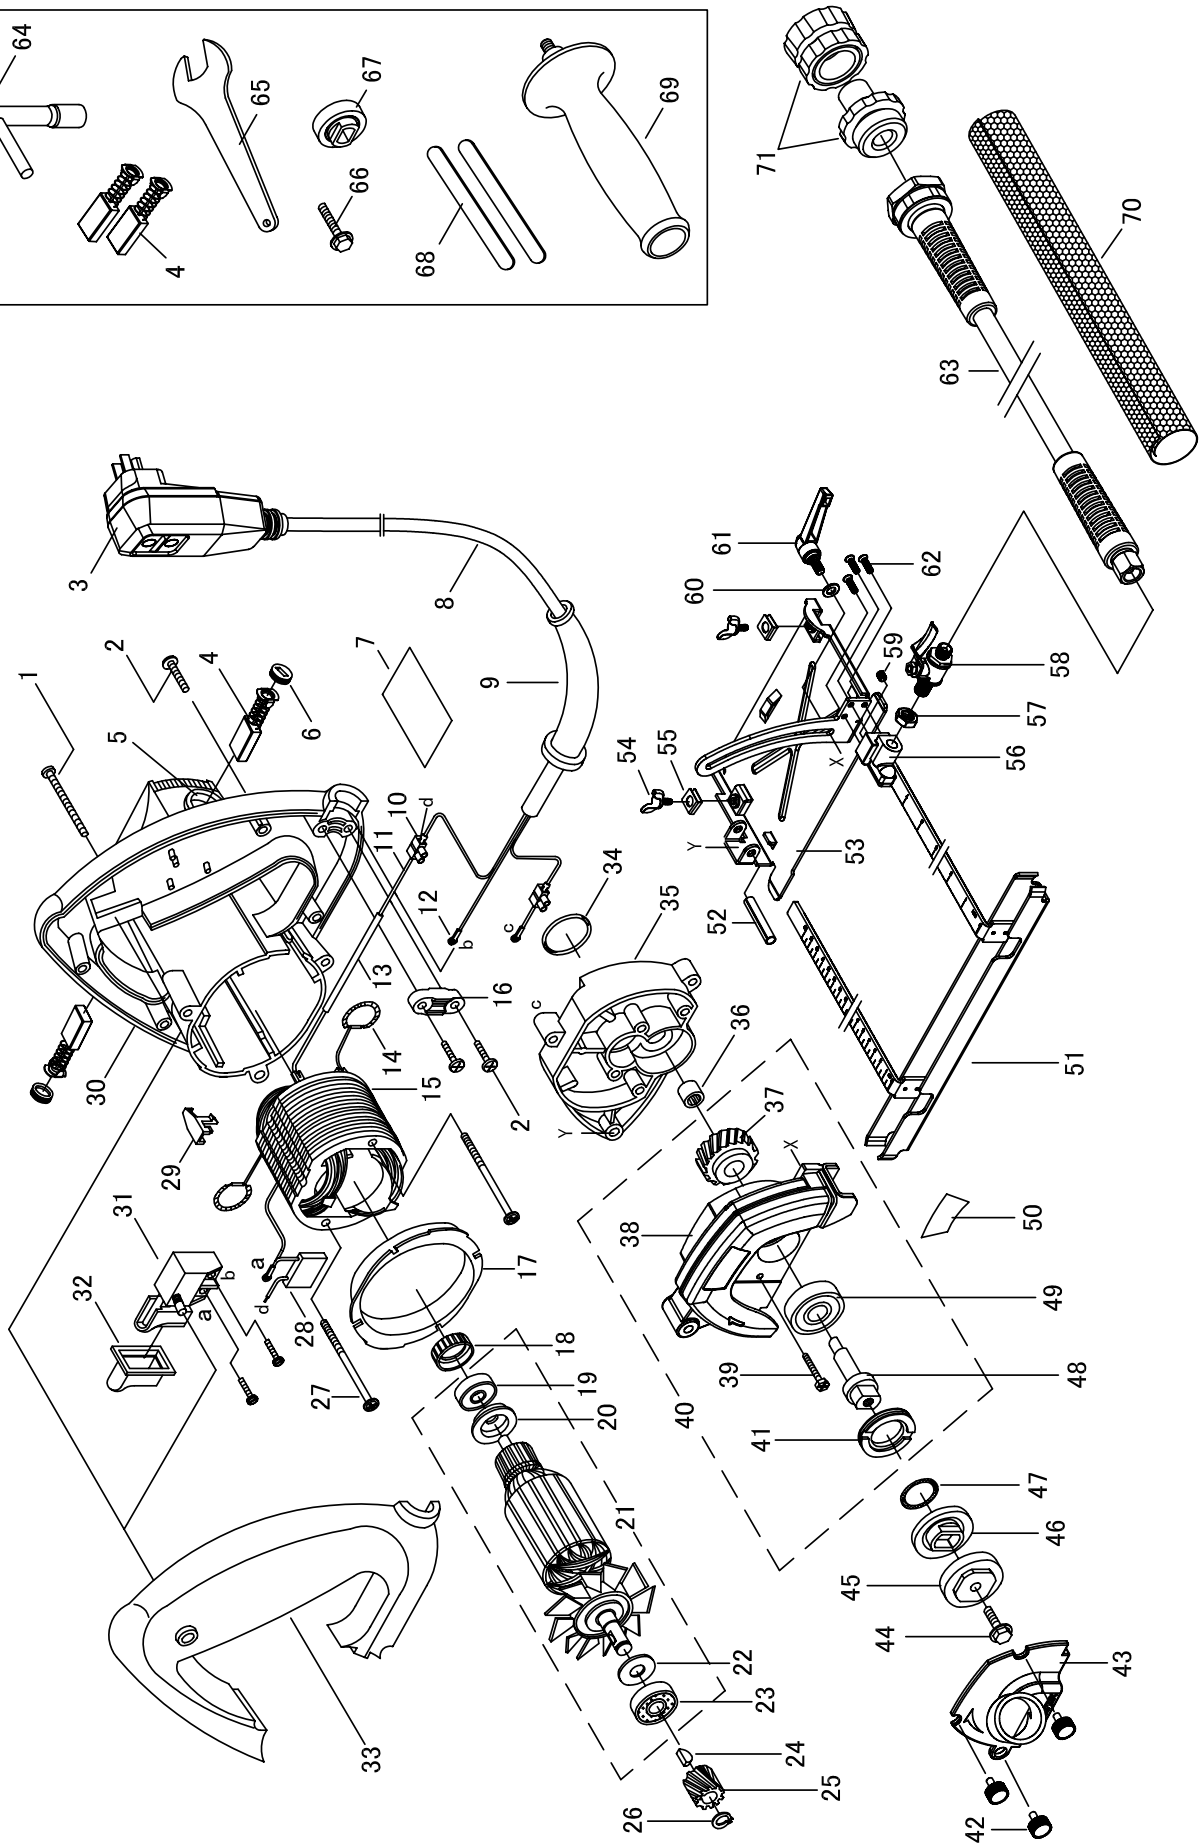

ALPHA® ESC-125/ESC-225 - 5" ELECTRIC WET/DRY STONE CUTTER SCHEMATIC

ALPHA® ESC-125/ESC-225 - 5" ELECTRIC WET/DRY STONE CUTTER PARTS LIST

DRAWING NO.	PART NO.	DESCRIPTION	QUANTITY
1	133080	Screw M5x40	3
2	130031	Self-tapping Screw St3.9x19	9
3	133289 /133292	GFCI 110V/220V	1
4	133033	Carbon Brush (2 pc set)	2
5	130031	Brush Holder	2
6	133032	Brush Cap	2
7	133397 /133398	Rated Plate 110V/220V	1
8	133396 /133403	Cable 110V/220V (15ft./5m)	1
9	133047	Cable Sleeve	1
10	130618	Block Terminal	2
11	133039	Field Line	1
12	133282	Wire Terminal RV2-4	1
13	133042	Insulation Pipe	2
14	133034	Brush Terminal Assembly	2
15	133436 /133004	Field Coil 110V/220V	1
16	133086	Cable Clamp	1
17	133030	Air Bridge	1
18	133028	Bearing Sleeve	1
19	133025	Bearing 608-2RZ	1
20	133024	Insulation Disc	1
21	133439 /133012	Armature 110V/220V	1
22	133026	Bearing Cover	1
23	133027	Bearing 629-2RZ	1
24	133050	Woodruff Key	1
25	133048	Gear (Small)	1
26	133051	Snap Ring M8	1
27	133029	Self-tapping Screw ST4.8x65	2
28	133392	Condensor Assembly	1
29	133041	Cable Clip	2
30	133628	Rear Motor Housing	1
31	133043	Switch (With Screw)	1
32	133044	Rubber Swith Cover	1
33	133635	Handle	1
34	133067	O Ring (25.5x2)	1
35	133255	Gear Box (Silver)	1
36	133066	Needle Bearing BK 0810	1
37	133058	Gear (Big)	1
38	133371	Blade Guard	1
39	133079	Screw (M4x25)	4