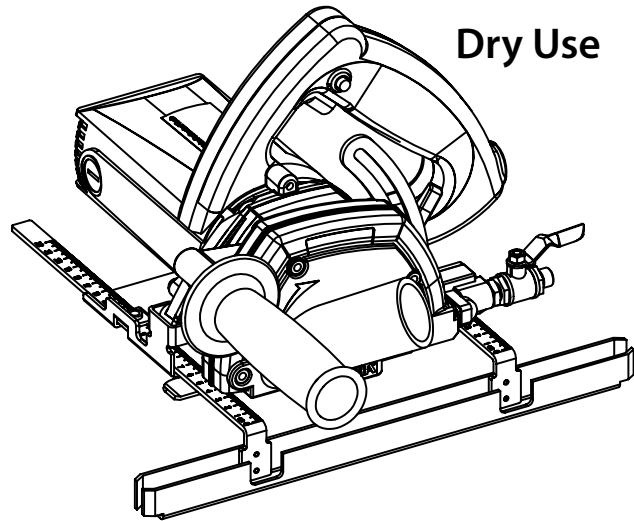

Dry Use

Part No: ESC-125/ESC-225

03/03/2022

Alpha Professional Tools®

16 Park Dr Ste 9, Franklin, NJ 07416 • 800-648-7229 • Fax: 800-286-0114
www.alpha-tools.com