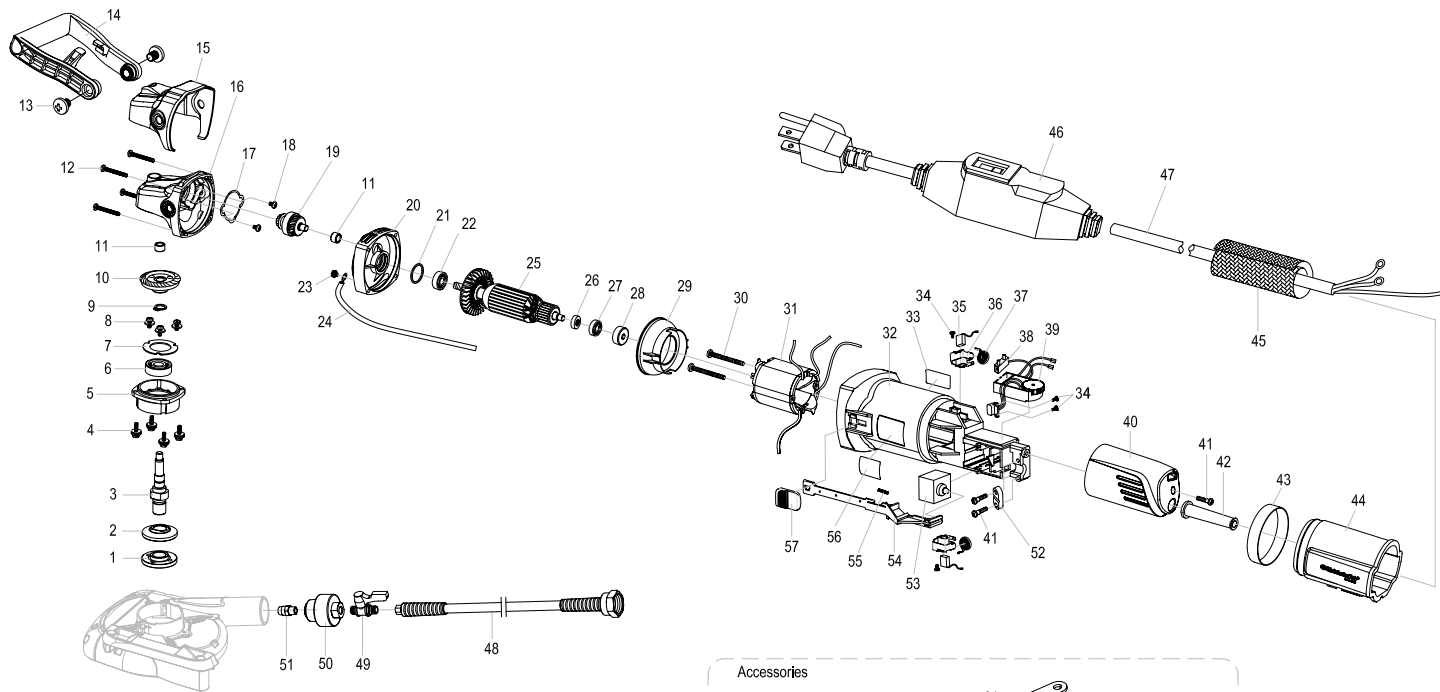

# ALPHA® WDP-320 WET/DRY POLISHER SCHEMATIC

## Accessories